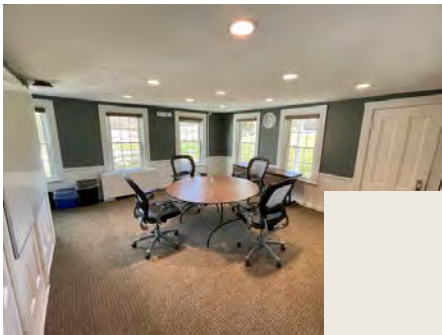

Package ENHANCEMENTS